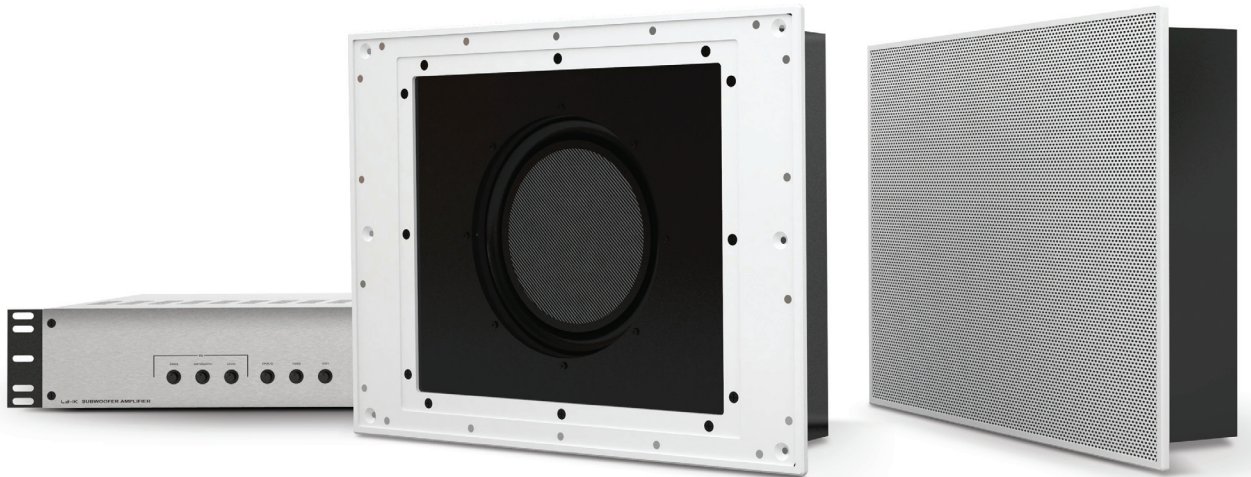

Big sound. Small space.

As home theater moves upstairs into multipurpose living rooms, the need for refined, clean reproduction of low frequencies becomes extremely important. At less than 4" deep, Leon's ground-breaking Aaros 8" subwoofer redefines the possibility of large bass from a small enclosure. Soundly constructed to prevent unwanted resonance, this in-wall subwoofer is ideal for Living Space Theater applications where no floor space is available for a traditional sub. With color-matched perforated metal or fabric grills, and paired with Leon's 1,000 watt subwoofer amplifier, this sub stands out by blending in.

- Shallow cabinet design is less than 4" deep to fit into any in-wall application
- Paired with Leon's 1,000 watt Class A/B amplifier for extreme audiophile-grade bass production
- Custom painted metal or fabric grills available to match any color
- Fully-sealed enclosures produce tight, accurate bass response

L3-1K 1,000 watt Class A/B rack-mount amplifier

Leon's 1,000 watt Class A/B subwoofer amplifier delivers the power, refinement and flexibility that Leon's Aaros A3-IW subwoofer deserves. The amplifier naturally reproduces tight musical tones necessary for critical two-channel listening, and effortlessly controls the impact of the most demanding movie tracks. For a truly flexible solution, the L3-1K subwoofer amplifier offers adjustable crossover, variable phase, and tunable EQ, allowing installers to tailor the sound of the sub to match any room.

A3-IW

Cut-out dimensions: 14" (w) x 12" (t) | Flange/Grill dimensions: 17.5" (w) x 13" (t)

Model ID	Driver Size and Description	Power	Ohms	Frequency
A3-IW-1K:	(1) 8" in-wall sub with (1) L3-1K rack mount amplifier	350w	6Ω	30-100kHz