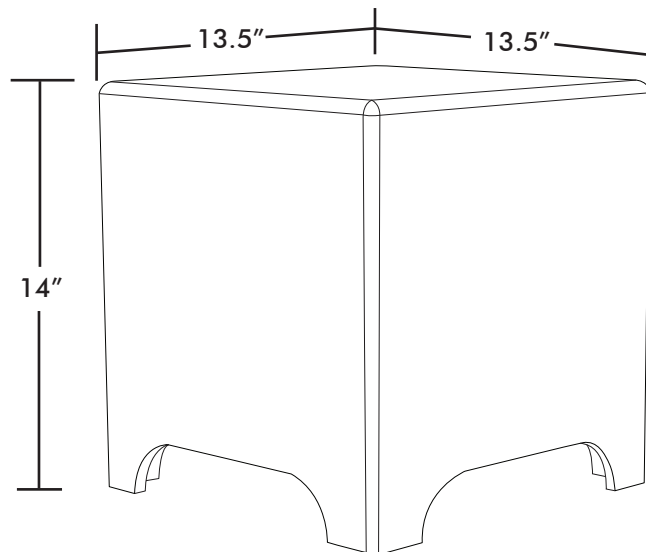

SONANCE LANDSCAPE SERIES

HS10SUB Hardscape Subwoofer

Specifications

HS10SUB

Woofer:	10" (254mm) polypropylene cone with a rubber surround
Frequency Response:	35Hz – 100Hz \pm 3dB
Power Required:	100 watts
Enclosure Material:	HDPVC (High Density Polyvinyl Chloride) Non-corrosive sealed enclosure
Crossover:	100Hz
Available Finishes:	Dark brown textured enclosure
Dimensions:	Enclosure 13.5" L, 14" H, 13.5" D, (343mm x 356mm x 343mm)
Shipping Weight:	42 lbs (19 kg)