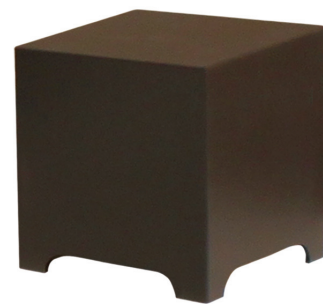

SONANCE LANDSCAPE SERIES

HS10SUB Hardscape Subwoofer

* Planter not included

Until now, there have been many challenges in achieving high quality audio in hardscape environments. The new HS10SUB Subwoofer delivers powerful deep bass frequencies that are the foundation of the **SLS** remarkable performance. The sealed (HDPVC) enclosure is installed above the ground and incorporated into an acoustically-favorable environment; including being built into outdoor furniture or underneath vented planter boxes. This unheard of versatility, coupled with unmatched performance, puts the HS10SUB Hardscape Subwoofer in a class unto itself. The HS10SUB is the perfect partner for the LS47SAT and LS67SAT Satellite Speakers, delivering high quality, high volume sound that is scalable for even the largest space.

SONANCE LANDSCAPE SERIES

HS10SUB Hardscape Subwoofer

Specifications

HS10SUB

Woofer:	10" (254mm) polypropylene cone with a rubber surround
Frequency Response:	35Hz – 100Hz \pm 3dB
Power Required:	100 watts
Enclosure Material:	HDPVC (High Density Polyvinyl Chloride) Non-corrosive sealed enclosure
Crossover:	100Hz
Available Finishes:	Dark brown textured enclosure
Dimensions:	Enclosure 13.5" L, 14" H, 13.5" D, (343mm x 356mm x 343mm)
Shipping Weight:	42 lbs (19 kg)