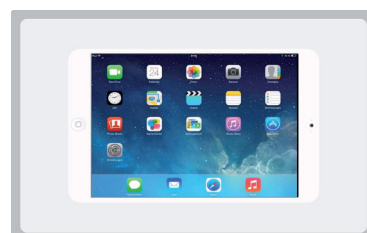

iRoom's **fixDock mini**

non-removeable in-wall Docking Solution
iPad mini® & iPad mini with retina display®

- _____ stylish fixed in-wall docking station
- _____ brick or dry wall installation
- _____ either portrait or landscape installation
- _____ to use with original cable & power supply
(not included)
- _____ glass bezels in black and white
- _____ protrusion of fixDock surface is ~2 mm
- _____ backbox included
- _____ Security-kit available

iRoom's **fixDock mini** is a stylish and affordable non-removeable tablet in-wall solution. The fixDock comes along with the installation backbox. The tablet is continuously charged by the original power adapter (not included) so always ready for action! Whether you want to use the tablet as a music center or streaming source, as an electronic photo frame or as a control system, iRoom's **fixDock mini** is the most stylish solution. In order to prevent the tablet from being stolen iRoom is also offering a Security kit accessory (not included).

Specifications		
Dimension fixDock mini	194,0 / 284,0 / 90,0 mm	7,6" / 11,2" / 3,5"
Dimension Backbox cut-out	176,0 / 275,0 / 90,0 mm	6,9" / 10,8" / 3,5"
Power supply	original tablet power supply (not included)	
Recommended accessory	iRoom's fixDock mini security-kit (not included)	