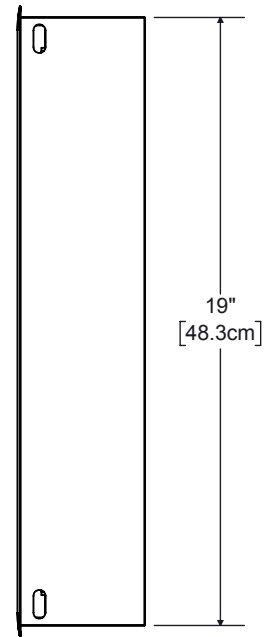

Top View

Binding Post Cup

Front View

Side View (Right)

**TRIAD SPEAKERS, INC.**  
 15835 NE CAMERON BLVD  
 PORTLAND, OR 97230  
 TEL: 503.256.2600  
 FAX: 503.256.5966  
 1.800.666.6316

FRAME SIZE C (OUTER DIMENSIONS)			
	NARROW	WIDE	FRAMELESS
W	11.45in 29.1cm	12.06in 30.6cm	12.22in 31.0cm
H	19.70in 50.0cm	20.31in 51.6cm	20.47in 52.0cm