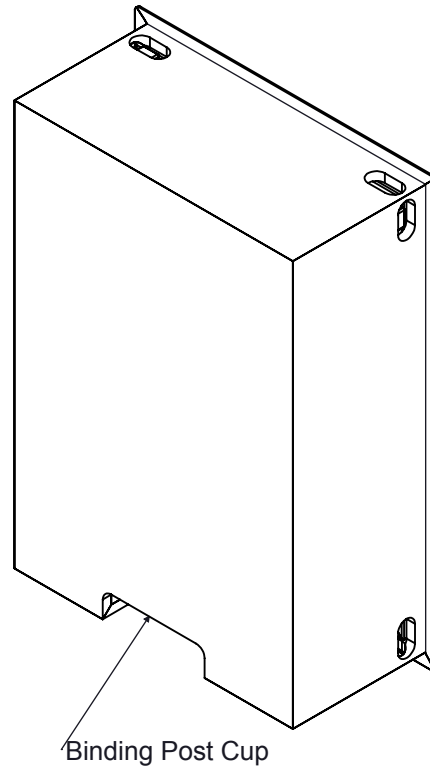

Top View

Binding Post Cup

Front View

Side view (Right)

TRIAD SPEAKERS, INC.
 15835 NE CAMERON BLVD
 PORTLAND, OR 97230
 TEL: 503.256.2600
 FAX: 503.256.5966
 1.800.666.6316

InWall Bronze/4 Satellite

PROPRIETARY AND CONFIDENTIAL: THE INFORMATION CONTAINED IN THIS DRAWING IS THE SOLE PROPERTY OF TRIAD SPEAKERS, INC. ANY REPRODUCTION IN PART OR AS A WHOLE WITHOUT THE WRITTEN PERMISSION OF TRIAD SPEAKERS, INC. IS STRICTLY PROHIBITED.

FRAME SIZE B			
(OUTER DIMENSIONS)			
	NARROW	WIDE	FRAMELESS
W	8.89in	9.50in	9.65in
	22.6cm	24.1cm	24.5cm
H	12.64in	13.25in	13.40in
	32.1cm	33.7cm	34.0cm