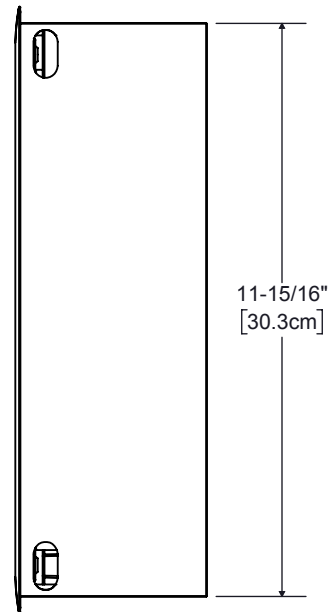

Top View

Binding Post Cup

Front View

Side view (Right)

TRIAD SPEAKERS, INC.
 15835 NE CAMERON BLVD
 PORTLAND, OR 97230
 TEL: 503.256.2600
 FAX: 503.256.5966
 1.800.666.6316

InWall Bronze/4 Satellite

PROPRIETARY AND CONFIDENTIAL: THE INFORMATION CONTAINED IN THIS DRAWING IS THE SOLE PROPERTY OF TRIAD SPEAKERS, INC. ANY REPRODUCTION IN PART OR AS A WHOLE WITHOUT THE WRITTEN PERMISSION OF TRIAD SPEAKERS, INC. IS STRICTLY PROHIBITED.

FRAME SIZE B			
(OUTER DIMENSIONS)			
	NARROW	WIDE	FRAMELESS
W	8.89in	9.50in	9.65in
	22.6cm	24.1cm	24.5cm
H	12.64in	13.25in	13.40in
	32.1cm	33.7cm	34.0cm