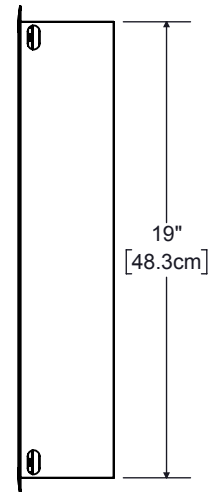

Top View

Binding Post Cup

Front View

Side View (Right)

TRIAD SPEAKERS, INC.
 15835 NE CAMERON BLVD
 PORTLAND, OR 97230
 TEL: 503.256.2600
 FAX: 503.256.5966
 1.800.666.6316

InWall Bronze/4 SlimSub

PROPRIETARY AND CONFIDENTIAL: THE INFORMATION CONTAINED IN THIS DRAWING IS THE SOLE PROPERTY OF TRIAD SPEAKERS, INC. ANY REPRODUCTION IN PART OR AS A WHOLE WITHOUT THE WRITTEN PERMISSION OF TRIAD SPEAKERS, INC. IS STRICTLY PROHIBITED.

FRAME SIZE V (OUTER DIMENSIONS)			
	NARROW	WIDE	FRAMELESS
W	14.20in	14.81in	14.97in
	36.1cm	37.6cm	38.0cm
H	19.70in	20.31in	20.47in
	50.0cm	51.6cm	52.0cm