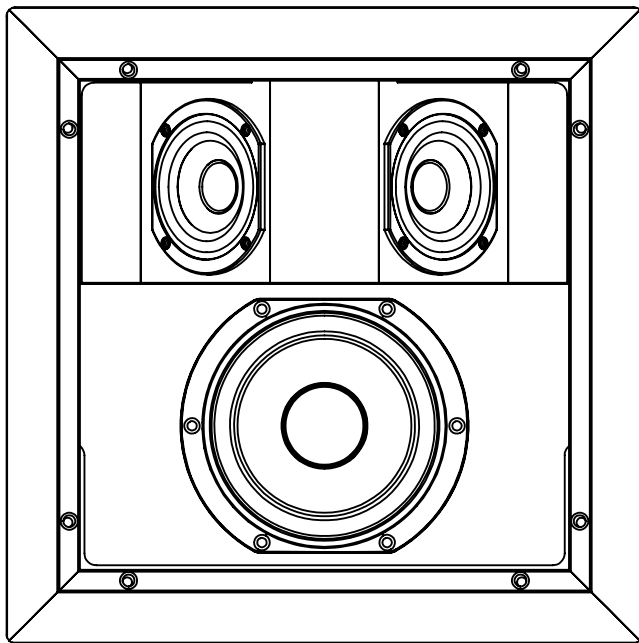

Top View

Binding Post Cup

Front View

Side View (Right)

TRIAD SPEAKERS, INC.
 15835 NE CAMERON BLVD
 PORTLAND, OR 97230
 TEL: 503.256.2600
 FAX: 503.256.5966
 1.800.666.6316

InWall Bronze/4 Surround

PROPRIETARY AND CONFIDENTIAL: THE INFORMATION CONTAINED IN THIS DRAWING IS THE SOLE PROPERTY OF TRIAD SPEAKERS, INC. ANY REPRODUCTION IN PART OR AS A WHOLE WITHOUT THE WRITTEN PERMISSION OF TRIAD SPEAKERS, INC. IS STRICTLY PROHIBITED.

FRAME SIZE M (OUTER DIMENSIONS)			
	NARROW	WIDE	FRAMELESS
W	12.70in <i>32.3cm</i>	13.31in <i>33.8cm</i>	13.47in <i>34.2cm</i>
H	12.70in <i>32.3cm</i>	13.31in <i>33.8cm</i>	13.47in <i>34.2cm</i>