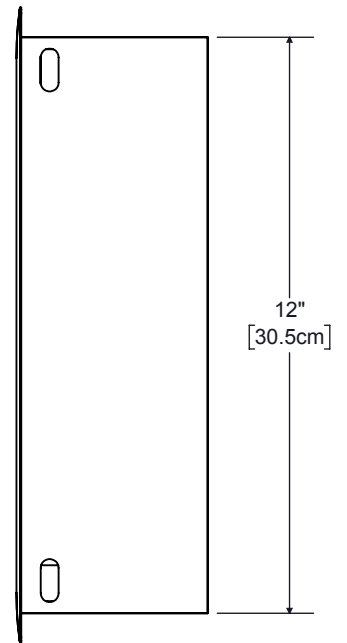

Top View

Binding Post Cup

Front View

Side View (Right)

TRIAD SPEAKERS, INC.
 15835 NE CAMERON BLVD
 PORTLAND, OR 97230
 TEL: 503.256.2600
 FAX: 503.256.5966
 1.800.666.6316

InWall Bronze/4 Surround

PROPRIETARY AND CONFIDENTIAL: THE INFORMATION CONTAINED IN THIS DRAWING IS THE SOLE PROPERTY OF TRIAD SPEAKERS, INC. ANY REPRODUCTION IN PART OR AS A WHOLE WITHOUT THE WRITTEN PERMISSION OF TRIAD SPEAKERS, INC. IS STRICTLY PROHIBITED.

FRAME SIZE M (OUTER DIMENSIONS)			
	NARROW	WIDE	FRAMELESS
W	12.70in <i>32.3cm</i>	13.31in <i>33.8cm</i>	13.47in <i>34.2cm</i>
H	12.70in <i>32.3cm</i>	13.31in <i>33.8cm</i>	13.47in <i>34.2cm</i>