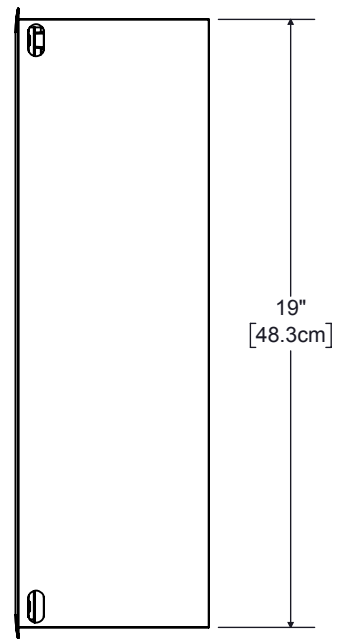

Top View

Binding Post Cup

Front View

Side View (Right)

TRIAD SPEAKERS, INC.
 15835 NE CAMERON BLVD
 PORTLAND, OR 97230
 TEL: 503.256.2600
 FAX: 503.256.5966
 1.800.666.6316

InWall Bronze/6 Sub

PROPRIETARY AND CONFIDENTIAL: THE INFORMATION CONTAINED IN THIS DRAWING IS THE SOLE PROPERTY OF TRIAD SPEAKERS, INC. ANY REPRODUCTION IN PART OR AS A WHOLE WITHOUT THE WRITTEN PERMISSION OF TRIAD SPEAKERS, INC. IS STRICTLY PROHIBITED.

FRAME SIZE V			
(OUTER DIMENSIONS)			
	NARROW	WIDE	FRAMELESS
W	14.20in	14.81in	14.97in
	36.1cm	37.6cm	38.0cm
H	19.70in	20.31in	20.47in
	50.0cm	51.6cm	52.0cm