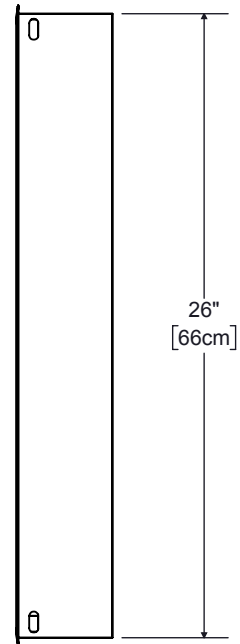

Top View

Front View

Side View(Right)

FRAME SIZE P

(OUTER DIMENSIONS)

	NARROW	WIDE	FRAMELESS
W	14.20in	14.81in	14.97in
	36.1cm	37.6cm	38.0cm
H	26.70in	27.31in	27.47in
	67.8cm	69.4cm	69.8cm

TRIAD SPEAKERS, INC.
15835 NE CAMERON BLVD
PORTLAND, OR 97230
TEL: 503.256.2600
FAX: 503.256.5966
1.800.666.6316