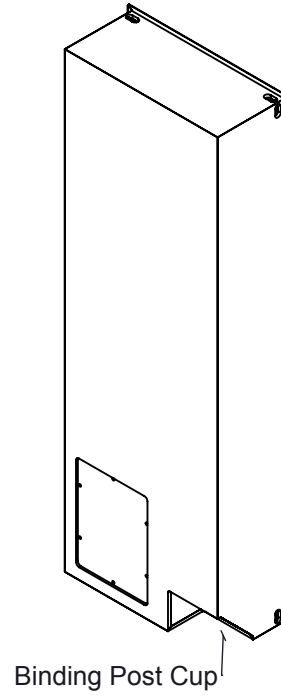

Front View

TRIAD SPEAKERS, INC.
15835 NE CAMERON BLVD
PORTLAND, OR 97230
TEL: 503.256.2600
FAX: 503.256.5966
1.800.666.6316

InWall Gold/6 LCR

PROPRIETARY AND CONFIDENTIAL: THE INFORMATION CONTAINED IN THIS DRAWING IS THE SOLE PROPERTY OF TRIAD SPEAKERS, INC. ANY REPRODUCTION IN PART OR AS A WHOLE WITHOUT THE WRITTEN PERMISSION OF TRIAD SPEAKERS, INC. IS STRICTLY PROHIBITED.

FRAME SIZE T (OUTER DIMENSIONS)			
	NARROW	WIDE	FRAMELESS
W	14.20in	14.81in	14.97in
	36.1cm	37.6cm	38.0cm
H	40.70in	41.31in	41.47in
	103.4cm	104.9cm	105.3cm