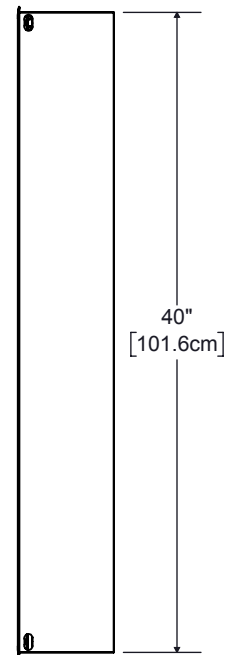

Top View

Front View

Side View (Right)

TRIAD SPEAKERS, INC.
 15835 NE CAMERON BLVD
 PORTLAND, OR 97230
 TEL: 503.256.2600
 FAX: 503.256.5966
 1.800.666.6316

InWall Gold/6 LCR

PROPRIETARY AND CONFIDENTIAL: THE INFORMATION CONTAINED IN THIS DRAWING IS THE SOLE PROPERTY OF TRIAD SPEAKERS, INC. ANY REPRODUCTION IN PART OR AS A WHOLE WITHOUT THE WRITTEN PERMISSION OF TRIAD SPEAKERS, INC. IS STRICTLY PROHIBITED.

FRAME SIZE T (OUTER DIMENSIONS)			
	NARROW	WIDE	FRAMELESS
W	14.20in	14.81in	14.97in
	36.1cm	37.6cm	38.0cm
H	40.70in	41.31in	41.47in
	103.4cm	104.9cm	105.3cm