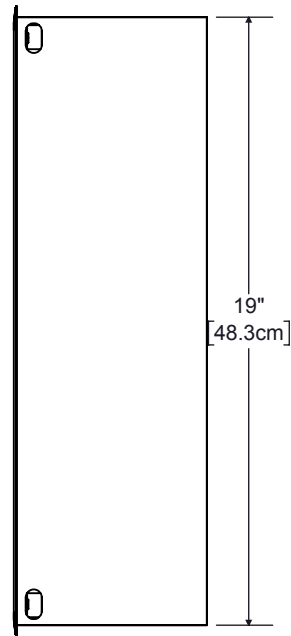

Top View

Binding Post Cup

Front View

Side View (Right)

FRAME SIZE C

(OUTER DIMENSIONS)

	NARROW	WIDE	FRAMELESS
W	11.45in 29.1cm	12.06in 30.6cm	12.22in 31.0cm
H	19.70in 50.0cm	20.31in 51.6cm	20.47in 52.0cm

TRIAD SPEAKERS, INC.
 15835 NE CAMERON BLVD
 PORTLAND, OR 97230
 TEL: 503.256.2600
 FAX: 503.256.5966
 1.800.666.6316