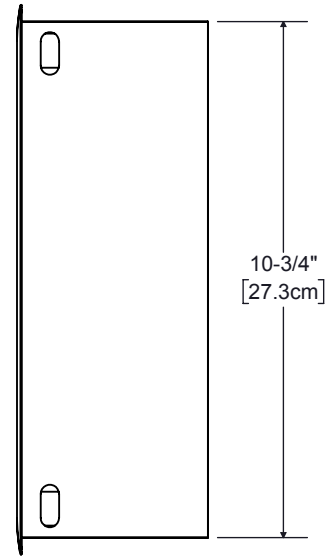

Top View

BindingPost Cup

Front View

Side View (Right)

TRIAD SPEAKERS, INC.
 15835 NE CAMERON BLVD
 PORTLAND, OR 97230
 TEL: 503.256.2600
 FAX: 503.256.5966
 1.800.666.6316

InWall Mini/4 Satellite

PROPRIETARY AND CONFIDENTIAL: THE INFORMATION CONTAINED IN THIS DRAWING IS THE SOLE PROPERTY OF TRIAD SPEAKERS, INC. ANY REPRODUCTION IN PART OR AS A WHOLE WITHOUT THE WRITTEN PERMISSION OF TRIAD SPEAKERS, INC. IS STRICTLY PROHIBITED.

FRAME SIZE A			
(OUTER DIMENSIONS)			
	NARROW	WIDE	FRAMELESS
W	7.89in 20.0cm	8.50in 21.6cm	8.65in 22.0cm
H	11.45in 29.1cm	12.06in 30.6cm	12.22in 31.0cm