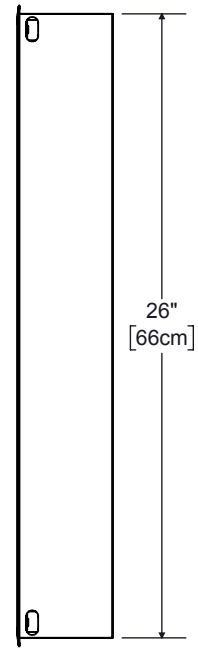

Top View

Binding Post Cup

Front View

Side View (Right)

TRIAD SPEAKERS, INC.
 15835 NE CAMERON BLVD
 PORTLAND, OR 97230
 TEL: 503.256.2600
 FAX: 503.256.5966
 1.800.666.6316

InWall Silver/4 LCR

PROPRIETARY AND CONFIDENTIAL: THE INFORMATION CONTAINED IN THIS DRAWING IS THE SOLE PROPERTY OF TRIAD SPEAKERS, INC. ANY REPRODUCTION IN PART OR AS A WHOLE WITHOUT THE WRITTEN PERMISSION OF TRIAD SPEAKERS, INC. IS STRICTLY PROHIBITED.

FRAME SIZE P (OUTER DIMENSIONS)			
	NARROW	WIDE	FRAMELESS
W	14.20in	14.81in	14.97in
	36.1cm	37.6cm	38.0cm
H	26.70in	27.31in	27.47in
	67.8cm	69.4cm	69.8cm