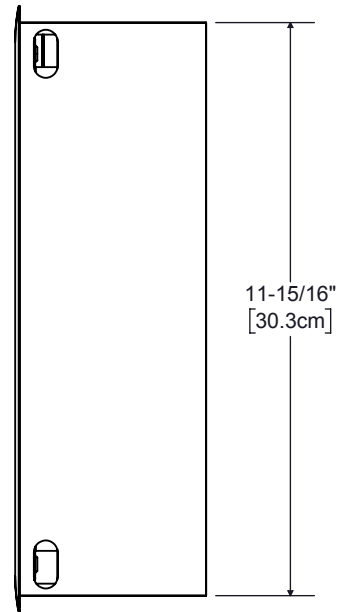

Top View

Binding Post Cup

Front View

Side View (Right)

TRIAD SPEAKERS, INC.
 15835 NE CAMERON BLVD
 PORTLAND, OR 97230
 TEL: 503.256.2600
 FAX: 503.256.5966
 1.800.666.6316

InWall Silver/4 MiniMonitor

PROPRIETARY AND CONFIDENTIAL: THE INFORMATION CONTAINED IN THIS DRAWING IS THE SOLE PROPERTY OF TRIAD SPEAKERS, INC. ANY REPRODUCTION IN PART OR AS A WHOLE WITHOUT THE WRITTEN PERMISSION OF TRIAD SPEAKERS, INC. IS STRICTLY PROHIBITED.

FRAME SIZE B (OUTER DIMENSIONS)			
	NARROW	WIDE	FRAMELESS
W	8.89in <i>22.6cm</i>	9.50in <i>24.1cm</i>	9.65in <i>24.5cm</i>
H	12.39in <i>31.5cm</i>	13.00in <i>33.0cm</i>	13.15in <i>33.4cm</i>