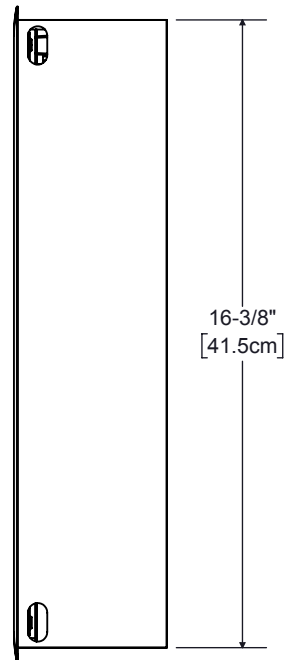

Top View

Binding Post Cup

Front View

Side View (Right)

**TRIAD SPEAKERS, INC.**  
 15835 NE CAMERON BLVD  
 PORTLAND, OR 97230  
 TEL: 503.256.2600  
 FAX: 503.256.5966  
 1.800.666.6316

FRAME SIZE F (OUTER DIMENSIONS)			
	NARROW	WIDE	FRAMELESS
W	11.45in 29.1cm	12.06in 30.6cm	12.22in 31.0cm
H	17.08in 43.4cm	17.69in 44.9cm	17.84in 45.3cm