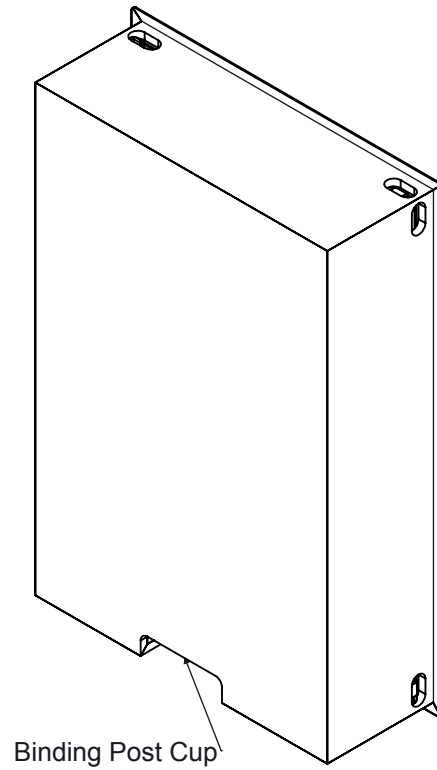

Top View

Binding Post Cup

Front View

Side View (Right)

**TRIAD SPEAKERS, INC.**  
 15835 NE CAMERON BLVD  
 PORTLAND, OR 97230  
 TEL: 503.256.2600  
 FAX: 503.256.5966  
 1.800.666.6316

FRAME SIZE F (OUTER DIMENSIONS)			
	NARROW	WIDE	FRAMELESS
W	11.45in 29.1cm	12.06in 30.6cm	12.22in 31.0cm
H	17.08in 43.4cm	17.69in 44.9cm	17.84in 45.3cm