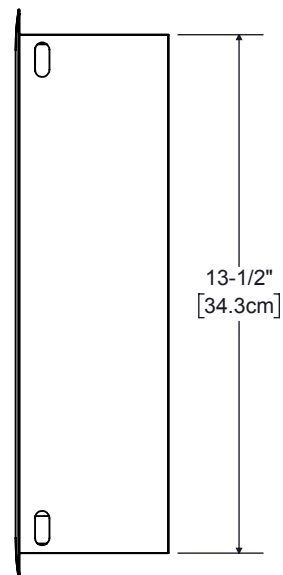

Top View

Binding Post Cup

Front View

Side View(Right)

TRIAD SPEAKERS, INC.
 15835 NE CAMERON BLVD
 PORTLAND, OR 97230
 TEL: 503.256.2600
 FAX: 503.256.5966
 1.800.666.6316

InWall Silver/4 Surround

PROPRIETARY AND CONFIDENTIAL: THE INFORMATION CONTAINED IN THIS DRAWING IS THE SOLE PROPERTY OF TRIAD SPEAKERS, INC. ANY REPRODUCTION IN PART OR AS A WHOLE WITHOUT THE WRITTEN PERMISSION OF TRIAD SPEAKERS, INC. IS STRICTLY PROHIBITED.

FRAME SIZE G			
(OUTER DIMENSIONS)			
	NARROW	WIDE	FRAMELESS
W	14.20in 36.1cm	14.81in 37.6cm	14.97in 38.0cm
H	14.20in 36.1cm	14.81in 37.6cm	14.97in 38.0cm