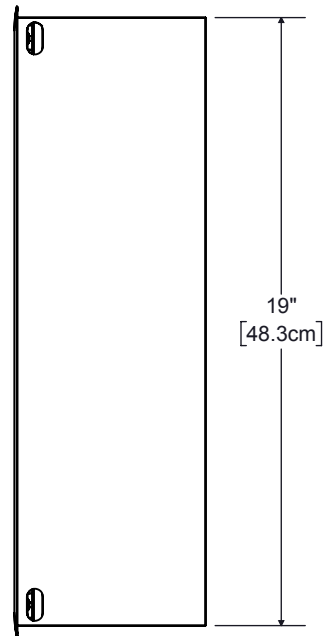

Top View

Binding Post Cup

Front View

Side View (Right)

TRIAD SPEAKERS, INC.
 15835 NE CAMERON BLVD
 PORTLAND, OR 97230
 TEL: 503.256.2600
 FAX: 503.256.5966
 1.800.666.6316

InWall Silver/6 LCR

PROPRIETARY AND CONFIDENTIAL: THE INFORMATION CONTAINED IN THIS DRAWING IS THE SOLE PROPERTY OF TRIAD SPEAKERS, INC. ANY REPRODUCTION IN PART OR AS A WHOLE WITHOUT THE WRITTEN PERMISSION OF TRIAD SPEAKERS, INC. IS STRICTLY PROHIBITED.

FRAME SIZE C (OUTER DIMENSIONS)			
	NARROW	WIDE	FRAMELESS
W	11.45in 29.1cm	12.06in 30.6cm	12.22in 31.0cm
H	19.70in 50.0cm	20.31in 51.6cm	20.47in 52.0cm