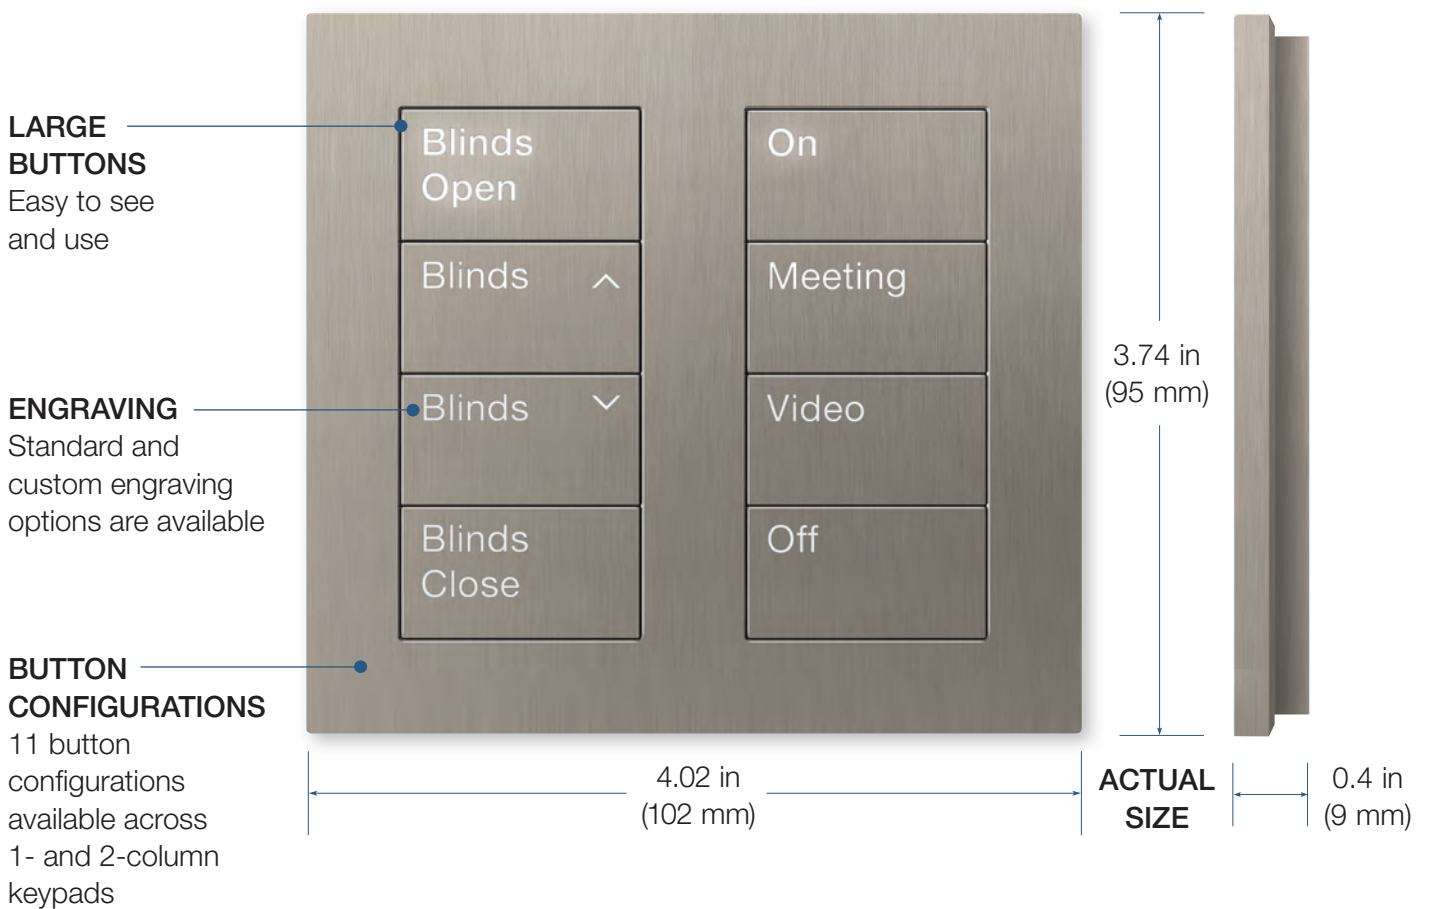

Architectural aesthetic, intuitive operation

SUBTLE ELEGANCE FOR ANY SPACE

Buttons and faceplates are flush to each other and feature consistent material, creating a clean, minimalist look.

EASY TO USE

Large, tactile buttons with backlit, engraved text are simple to operate and easy to find in a darkened room.

DYNAMIC BACKLIGHTING

Brighter backlighting indicates active scene. Backlighting automatically adjusts to ambient light levels in the space.

TACTILE FEEDBACK

Subtle click confirms user touch