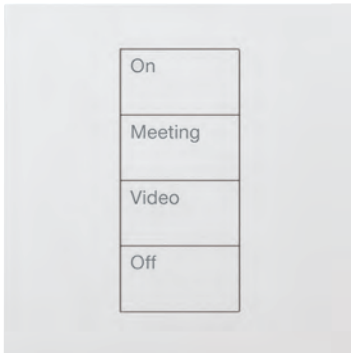

Single 2 A USB

Dual 2 A USB

2-Gang Accessories

3-Gang Accessories

*Manufactured and sold by T&J Electric based on Lutron aesthetic specifications

Colors and finishes

KEYPADS

Shown in White (**WH**)