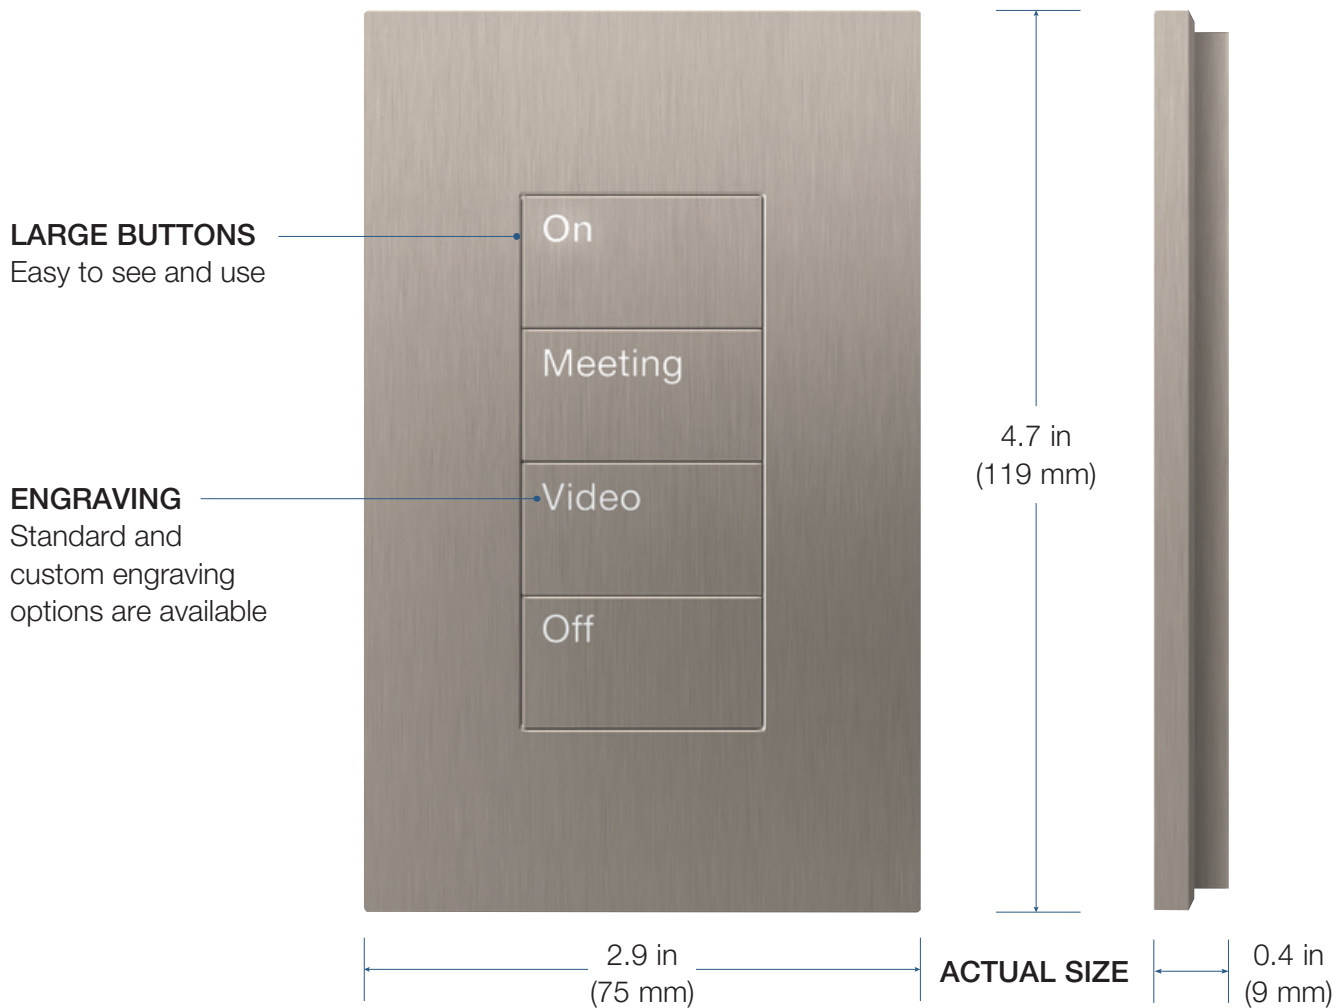

Architectural aesthetic, intuitive operation

SUBTLE ELEGANCE FOR ANY SPACE

Buttons and faceplates are flush to each other and feature consistent material to create a clean, minimalist look.

EASY-TO-USE

Large, tactile buttons with backlit, engraved text are simple to operate and easy to find in a darkened room.

DYNAMIC BACKLIGHTING

Brighter backlighting indicates active scene. Backlighting automatically adjusts to ambient light levels in the space.

TACTILE FEEDBACK

Subtle click confirms user touch