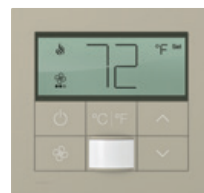

Colors and finishes

KEYPADS

THERMOSTAT (For myRoom™ guestroom systems only)

Beige
BE

ACCESSORIES