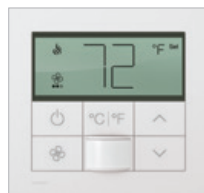

Colors and finishes

KEYPADS

THERMOSTAT (For myRoom™ guestroom systems only)

White
WH

ACCESSORIES