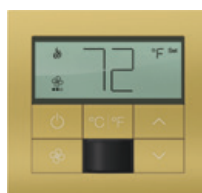

Bright Brass
BB