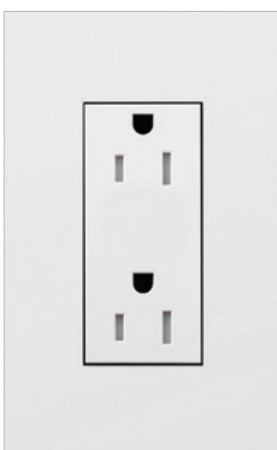

ACCESSORIES

Shown in White (**WH**)