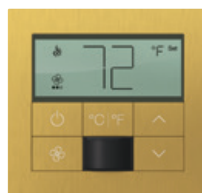

## KEYPADS

Shown in Satin Nickel (**SN**)

Satin Brass  
**SB**

Bright Brass  
**BB**

Bright  
Chrome **BC**

Bright Nickel  
**BN**

## THERMOSTAT (For myRoom™ guestroom systems only)

Shown in Satin Nickel (**SN**)

Satin Brass  
**SB**

Bright Brass  
**BB**

Bright  
Chrome **BC**

Bright Nickel  
**BN**