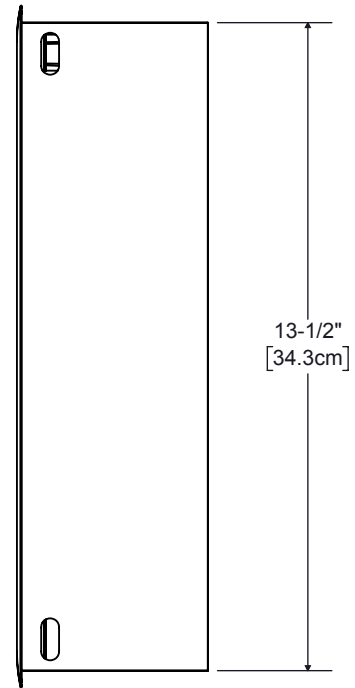

Top View

Binding Post Cup

Front View

Side View (Right)

TRIAD SPEAKERS, INC.
 15835 NE CAMERON BLVD
 PORTLAND, OR 97230
 TEL: 503.256.2600
 FAX: 503.256.5966
 1.800.666.6316

InWall Mini/4 LCR

PROPRIETARY AND CONFIDENTIAL: THE INFORMATION CONTAINED IN THIS DRAWING IS THE SOLE PROPERTY OF TRIAD SPEAKERS, INC. ANY REPRODUCTION IN PART OR AS A WHOLE WITHOUT THE WRITTEN PERMISSION OF TRIAD SPEAKERS, INC. IS STRICTLY PROHIBITED.

FRAME SIZE J (OUTER DIMENSIONS)			
	NARROW	WIDE	FRAMELESS
W	7.89in 20.0cm	8.50in 21.6cm	8.65in 22.0cm
H	14.20in 36.1cm	14.81in 37.6cm	14.97in 38.0cm