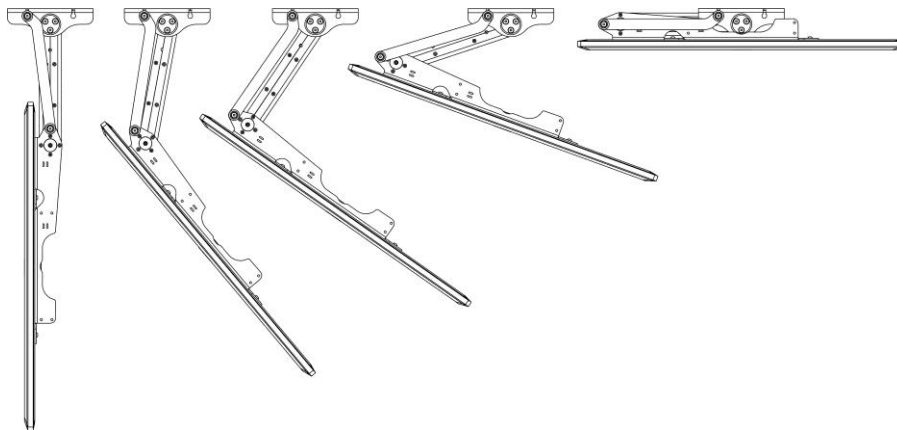

## Single Direction Articulated Mount Explanation

VIEWS SHOWN FROM ABOVE

**CLOCKWISE**

**COUNTER-CLOCKWISE**