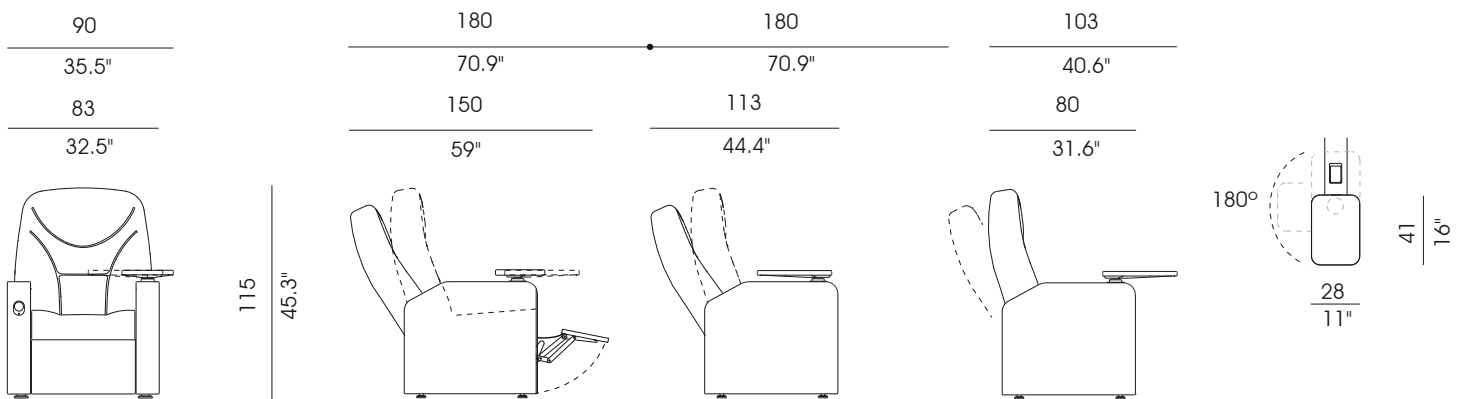

Mod. 6500 +TBL-L Sunset

Mod. 6500 +TBL-L Sunset